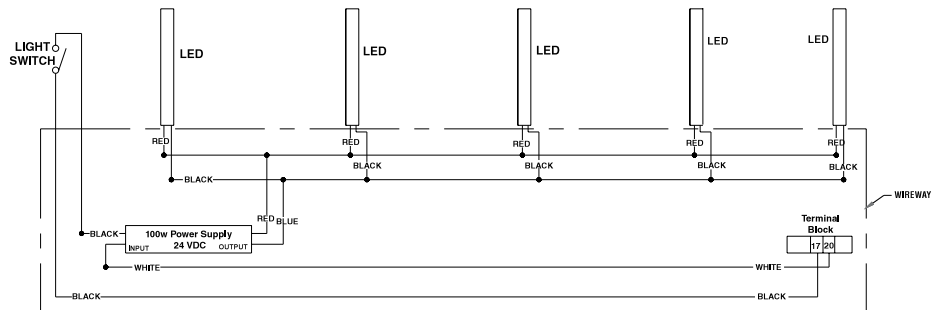

Wiring Diagram

Standard Vertical Lighting

1 DOOR LED LIGHT WIRING DIAGRAM

- 2 End LEDs
- 1 Power Supply

2 DOOR LED LIGHT WIRING DIAGRAM

- 2 End LEDs
- 1 Center LED
- 1 Power Supply

NOTE: Wiring diagrams shown above are for merchandisers with 58 in. and 65 in. EcoShine ULTRA Vertical LEDs.

SPECIFICATIONS - ECOSHINE ULTRA VERTICAL LEDs for REACH-INS and WALK-INS

Wiring Diagram

Standard Vertical Lighting continued

3 DOOR LED LIGHT WIRING DIAGRAM

- 2 End LEDs
- 2 Center LEDs
- 1 Power Supply

4 DOOR LED LIGHT WIRING DIAGRAM

- 2 End LEDs
- 3 Center LEDs
- 1 Power Supply

NOTE: Wiring diagrams shown above are for merchandisers with 58 in. and 65 in. EcoShine ULTRA Vertical LEDs.

Specifications subject to change without notice. For additional resources, contact your representative or visit www.hussmann.com.