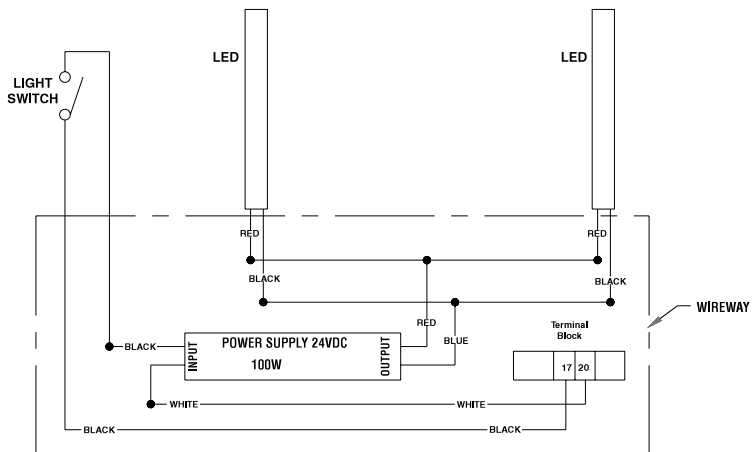

RI/WI Lighting	1dr	2dr	3dr	4dr	5dr	
EcoShine ULTRA Vertical Reach-In / Walk-In 34 in.	13.8	24.3	34.9	45.4	56.0	
EcoShine ULTRA Vertical Reach-In / Walk-In 46 in.	20.0	35.3	50.7	66.0	81.3	
EcoShine ULTRA Vertical Reach-In / Walk-In 58 in.	24.0	42.4	60.9	79.3	97.8	RL / RLN VARIANTS
EcoShine ULTRA Vertical Reach-In / Walk-In 65 in.	27.1	48.1	69.1	90.1	111.1	RLT VARIANTS
EcoShine ULTRA Vertical Reach-In / Walk-In 73 in.	30.7	55.6	80.4	105.3	130.2	

Wiring Diagram

Standard Vertical Lighting

1 DOOR LED LIGHT WIRING DIAGRAM

- 2 End LEDs
- 1 Power Supply

2 DOOR LED LIGHT WIRING DIAGRAM

- 2 End LEDs
- 1 Center LED
- 1 Power Supply

NOTE: Wiring diagrams shown above are for merchandisers with 58 in. and 65 in. EcoShine ULTRA Vertical LEDs.

SPECIFICATIONS - ECOSHINE ULTRA VERTICAL LEDs for REACH-INS and WALK-INS

Wiring Diagram

Standard Vertical Lighting continued

3 DOOR LED LIGHT WIRING DIAGRAM

- 2 End LEDs
- 2 Center LEDs
- 1 Power Supply

4 DOOR LED LIGHT WIRING DIAGRAM