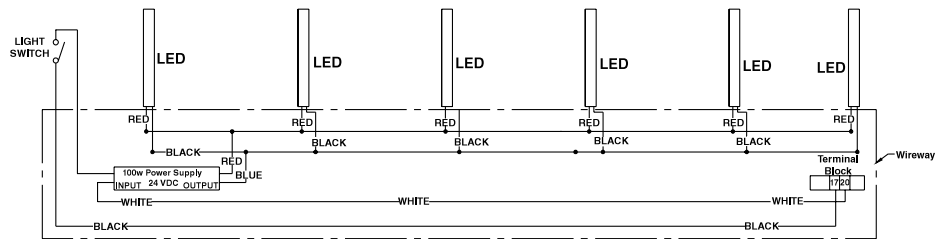

SPECIFICATIONS - ECOSHINE ULTRA VERTICAL LEDs for REACH-INS and WALK-INS

Wiring Diagram

Standard Vertical Lighting continued

3 DOOR LED LIGHT WIRING DIAGRAM

- 2 End LEDs
- 2 Center LEDs
- 1 Power Supply

4 DOOR LED LIGHT WIRING DIAGRAM

- 2 End LEDs
- 3 Center LEDs
- 1 Power Supply

NOTE: Wiring diagrams shown above are for merchandisers with 58 in. and 65 in. EcoShine ULTRA Vertical LEDs.

Specifications subject to change without notice. For additional resources, contact your representative or visit www.hussmann.com.

SPECIFICATIONS - ECOSHINE ULTRA VERTICAL LEDs for REACH-INS and WALK-INS

Wiring Diagram

Standard Vertical Lighting continued

5 DOOR LED LIGHT WIRING DIAGRAM

- 2 End LEDs
- 4 Center LEDs
- 1 Power Supply

NOTE: Wiring diagrams shown above are for merchandisers with 58 in. and 65 in. EcoShine ULTRA Vertical LEDs.