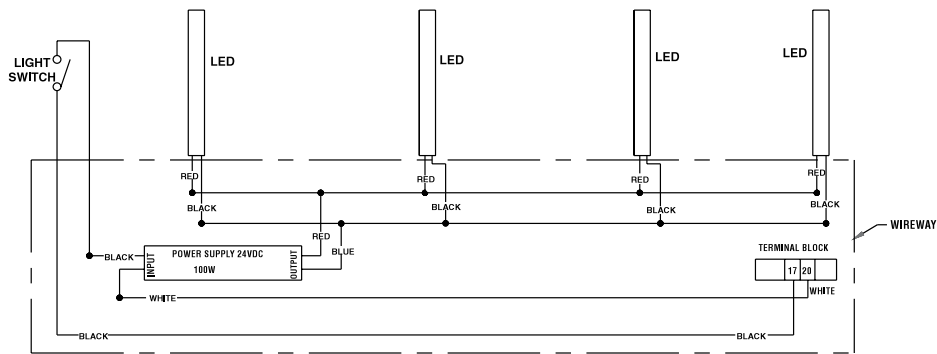

RI/WI Lighting	1dr	2dr	3dr	4dr	5dr	
EcoShine ULTRA Vertical Reach-In / Walk-In 34 in.	13.8	24.3	34.9	45.4	56.0	
EcoShine ULTRA Vertical Reach-In / Walk-In 46 in.	20.0	35.3	50.7	66.0	81.3	
EcoShine ULTRA Vertical Reach-In / Walk-In 58 in.	24.0	42.4	60.9	79.3	97.8	RL / RLN VARIANTS
EcoShine ULTRA Vertical Reach-In / Walk-In 65 in.	27.1	48.1	69.1	90.1	111.1	RLT VARIANTS
EcoShine ULTRA Vertical Reach-In / Walk-In 73 in.	30.7	55.6	80.4	105.3	130.2	

Wiring Diagram

Standard Vertical Lighting

1 DOOR LED LIGHT WIRING DIAGRAM

- 2 End LEDs
- 1 Power Supply

2 DOOR LED LIGHT WIRING DIAGRAM

- 2 End LEDs
- 1 Center LED
- 1 Power Supply

NOTE: Wiring diagrams shown above are for merchandisers with 58 in. and 65 in. EcoShine ULTRA Vertical LEDs.

SPECIFICATIONS - ECOSHINE ULTRA VERTICAL LEDs for REACH-INS and WALK-INS

Wiring Diagram

Standard Vertical Lighting continued

3 DOOR LED LIGHT WIRING DIAGRAM

- 2 End LEDs
- 2 Center LEDs
- 1 Power Supply

4 DOOR LED LIGHT WIRING DIAGRAM