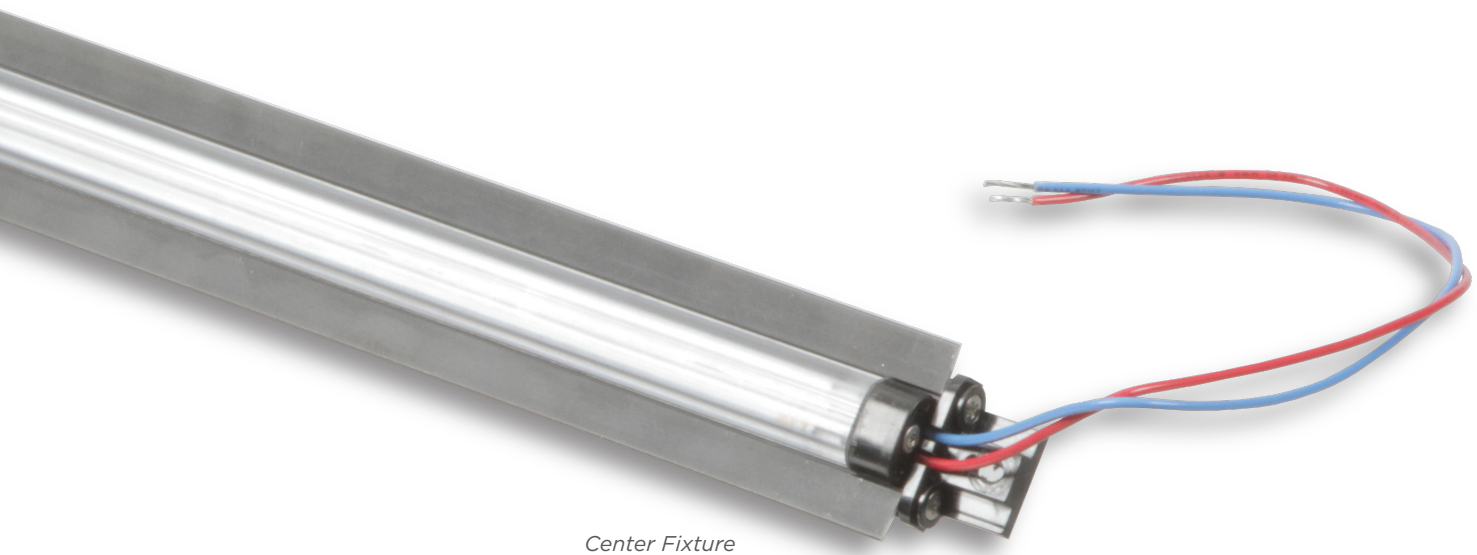

SPECIFICATIONS - ECOSHINE ULTRA VERTICAL LEDs for REACH-INS and WALK-INS

Electrical Data

Interface Data

Cable Type:	2 core standard
Conductor Size:	18 AWG Maximum wiring distance at full load is 7 ft
Cable Exit /Connector:	IP67 Connector — EcoShine ULTRA Vertical LED

Power Supply:

24VDC Class 2 100W
One power supply is used for each five-door merchandiser

Standard Part Number: 3013744

Approx Dimensions: 9.5"L x 1.69"W x 1"H
NOTE: Works for all mullion applications.

Electrical - Typical Values

RI/WI Lighting	1dr	2dr	3dr	4dr	5dr	
EcoShine ULTRA Vertical Reach-In / Walk-In 34 in.	13.8	24.3	34.9	45.4	56.0	
EcoShine ULTRA Vertical Reach-In / Walk-In 46 in.	20.0	35.3	50.7	66.0	81.3	
EcoShine ULTRA Vertical Reach-In / Walk-In 58 in.	24.0	42.4	60.9	79.3	97.8	RL / RLN VARIANTS
EcoShine ULTRA Vertical Reach-In / Walk-In 65 in.	27.1	48.1	69.1	90.1	111.1	RLT VARIANTS
EcoShine ULTRA Vertical Reach-In / Walk-In 73 in.	30.7	55.6	80.4	105.3	130.2