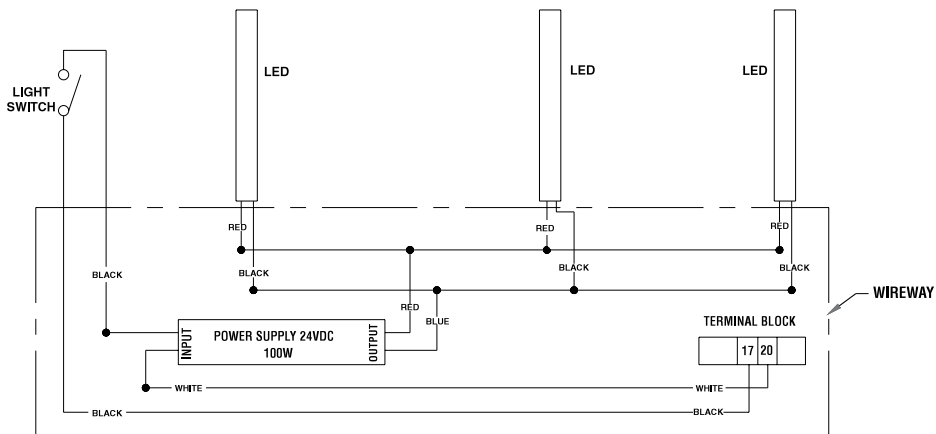

RI/WI Lighting	1dr	2dr	3dr	4dr	5dr	
EcoShine ULTRA Vertical Reach-In / Walk-In 34 in.	13.8	24.3	34.9	45.4	56.0	
EcoShine ULTRA Vertical Reach-In / Walk-In 46 in.	20.0	35.3	50.7	66.0	81.3	
EcoShine ULTRA Vertical Reach-In / Walk-In 58 in.	24.0	42.4	60.9	79.3	97.8	RL / RLN VARIANTS
EcoShine ULTRA Vertical Reach-In / Walk-In 65 in.	27.1	48.1	69.1	90.1	111.1	RLT VARIANTS
EcoShine ULTRA Vertical Reach-In / Walk-In 73 in.	30.7	55.6	80.4	105.3	130.2	

Wiring Diagram

Standard Vertical Lighting

1 DOOR LED LIGHT WIRING DIAGRAM

- 2 End LEDs
- 1 Power Supply

2 DOOR LED LIGHT WIRING DIAGRAM

- 2 End LEDs
- 1 Center LED
- 1 Power Supply

NOTE: Wiring diagrams shown above are for merchandisers with 58 in. and 65 in. EcoShine ULTRA Vertical LEDs.

SPECIFICATIONS - ECOSHINE ULTRA VERTICAL LEDs for REACH-INS and WALK-INS

Wiring Diagram

Standard Vertical Lighting continued

3 DOOR LED LIGHT WIRING DIAGRAM

- 2 End LEDs
- 2 Center LEDs
- 1 Power Supply

4 DOOR LED LIGHT WIRING DIAGRAM