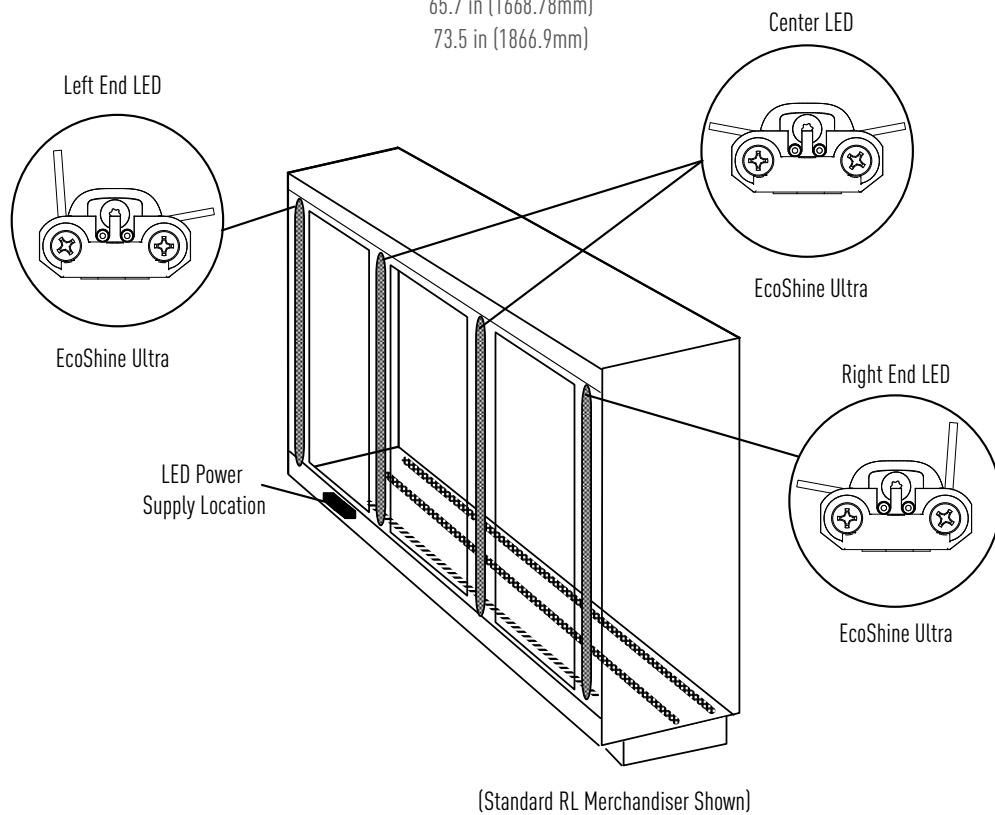

Color Temperature

Color temperature is measured in kelvins (K). Higher color temperatures produce bright, white light hues. Cool White (5000K) has the brightest white hue. Neutral White (4000K) has a cooler hue than Warm Neutral (3500K).

EcoShine ULTRA Vertical LED lights are covered by a 5 year limited parts and labor warranty.

See Hussmann warranty policy for additional details.