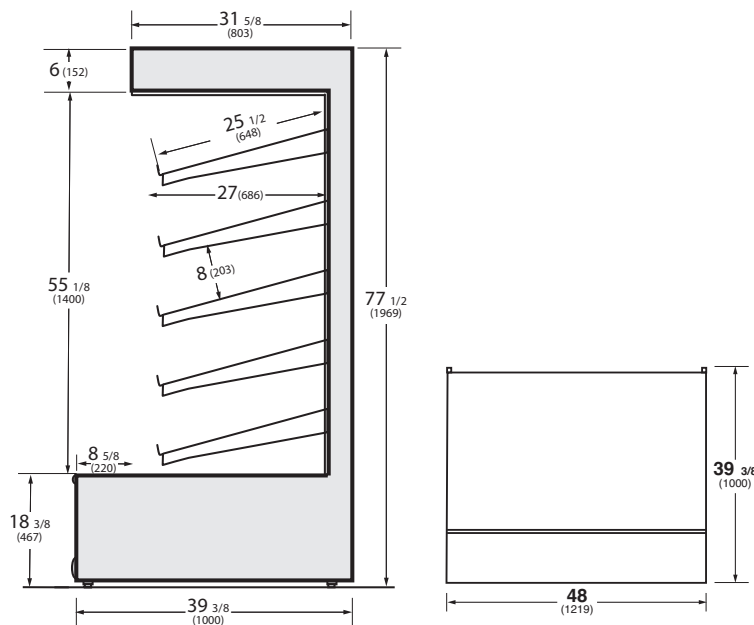

Open shelving for packaged products and enclosed shelving for unwrapped products

Case is ETL certified to:

- Safety (UL-197)
- Sanitation (NSF-4)

Available Lengths.

48" DCPC-48-77-W

57" DCPC-57-77-W

Features.