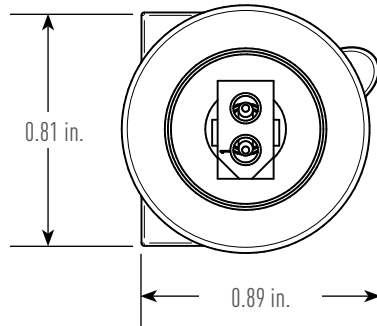

SPECIFICATIONS - ECOSHINE ULTRA HORIZONTAL LEDS for CANOPY LIGHTING

Dimensions and Placement

**EcoShine ULTRA Horizontal LED Canopy
Light Lengths**

12 in. (11.22 actual)	36 in. (34.09 actual)
18 in. (16.65 actual)	48 in. (45.66 actual)
24 in. (20.66 actual)	60 in. (58.66 actual)

Side View

Placement