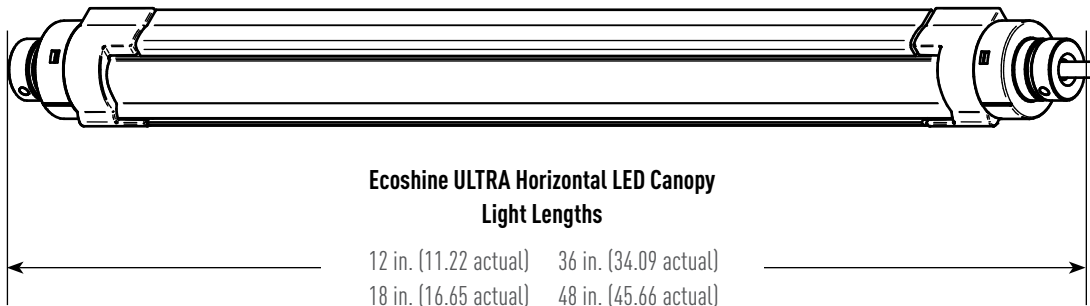

Dimensions and Placement

**EcoShine ULTRA Horizontal LED Canopy
Light Lengths**

12 in. (11.22 actual)	36 in. (34.09 actual)
18 in. (16.65 actual)	48 in. (45.66 actual)
24 in. (20.66 actual)	60 in. (58.66 actual)