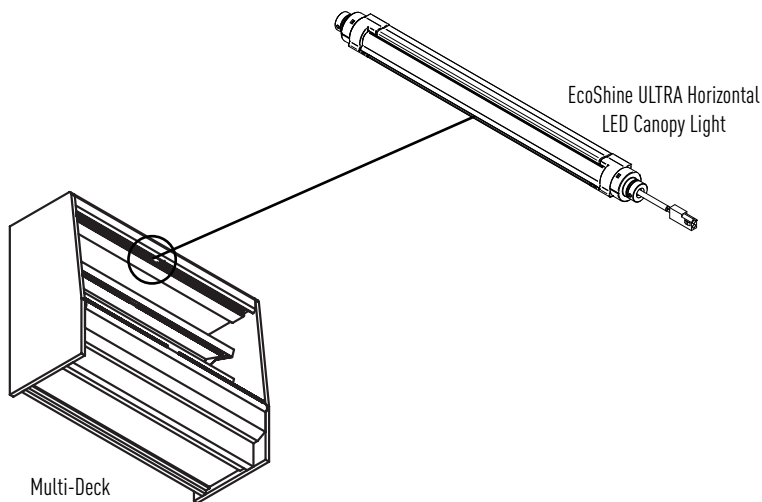

SPECIFICATIONS - ECOSHINE ULTRA HORIZONTAL LEDS for CANOPY LIGHTING

Dimensions and Placement

**EcoShine ULTRA Horizontal LED Canopy
Light Lengths**

12 in. (11.22 actual)	36 in. (34.09 actual)
18 in. (16.65 actual)	48 in. (45.66 actual)
24 in. (20.66 actual)	60 in. (58.66 actual)

Side View

Placement