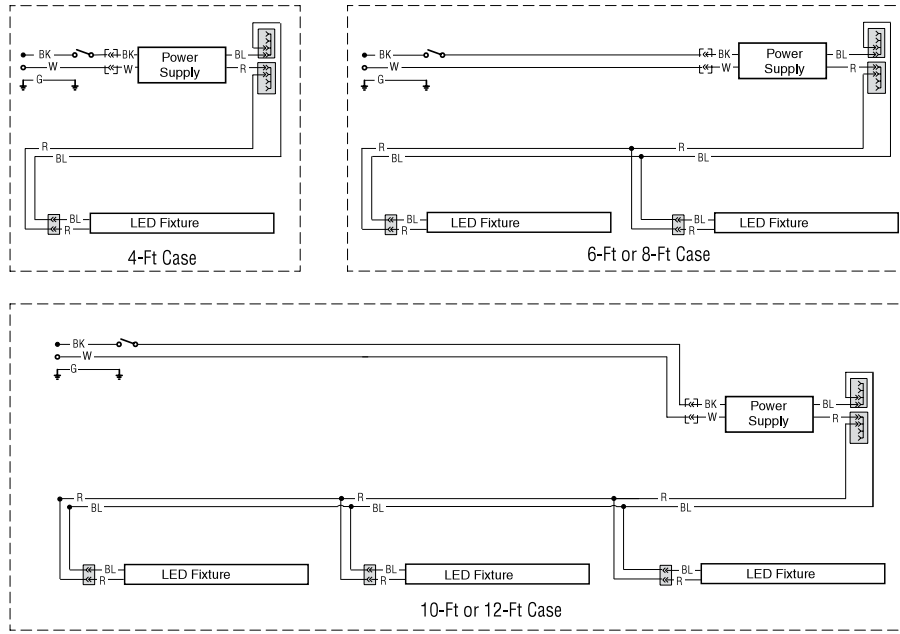

Dimensions and Placement

**EcoShine ULTRA Horizontal LED Canopy
Light Lengths**

12 in. (11.22 actual)	36 in. (34.09 actual)
18 in. (16.65 actual)	48 in. (45.66 actual)
24 in. (20.66 actual)	60 in. (58.66 actual)

Side View

Placement

SPECIFICATIONS - ECOSHINE ULTRA HORIZONTAL LEDs for CANOPY LIGHTING

Electrical Data

Interface Data

Canopy Cable Exit/Connector: 5 in cable with molex connector (OEM)

Power Supply: 24VDC Class 2 100W

Part Numbers: Power Supply with Leads - #3079207
Power Supply with Connectors - #3079208

Electrical - Typical Values

Canopy Lighting	Watts			
	4 ft	6 ft	8 ft	12 ft
EcoShine ULTRA Canopy	19.3	30.9	38.7	58.0

Certification:     

Internal / External: For indoor use only

Disposal: Recycle

SPECIFICATIONS - ECOSHINE ULTRA HORIZONTAL LEDs for CANOPY LIGHTING

Wiring Diagram

Standard LED Canopy Lighting

TYPICAL ONE ROW CANOPY WIRING CONFIGURATION